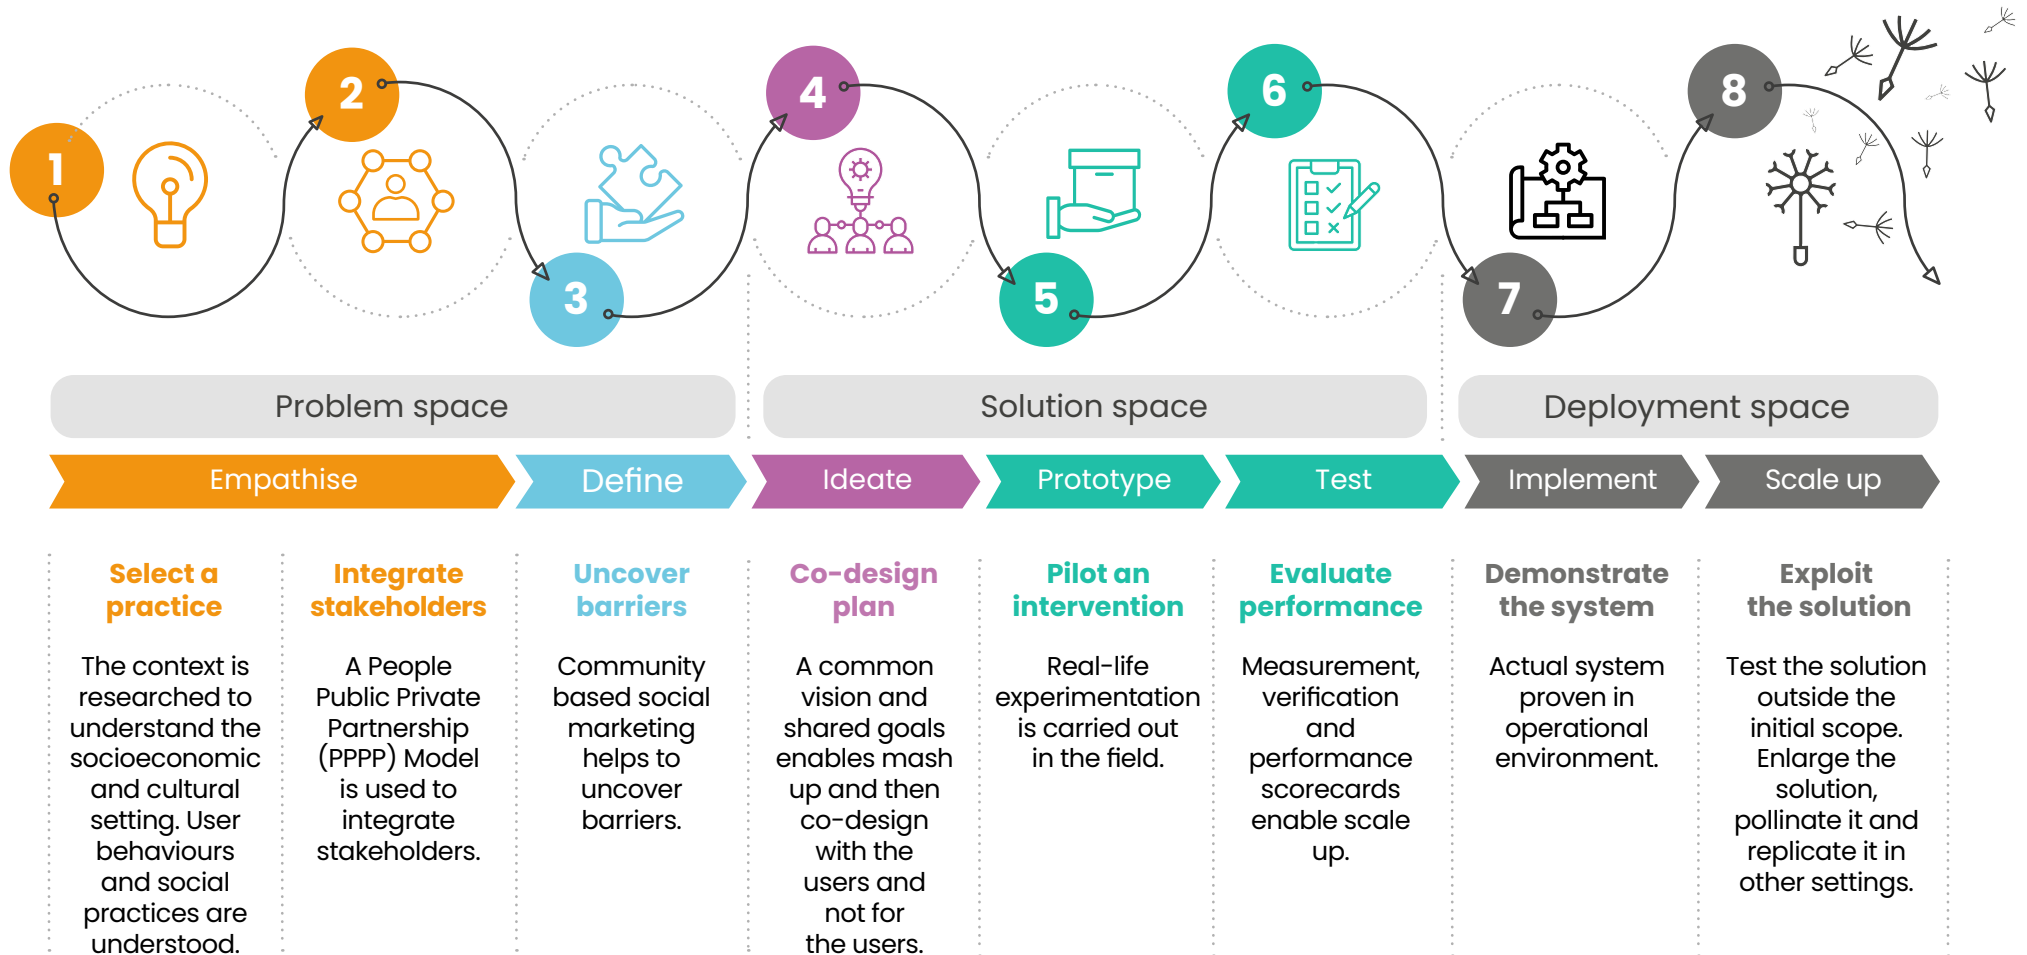

# Living Lab Integrative Process - Design thinking

\*Adapted from Mastelic, 2019